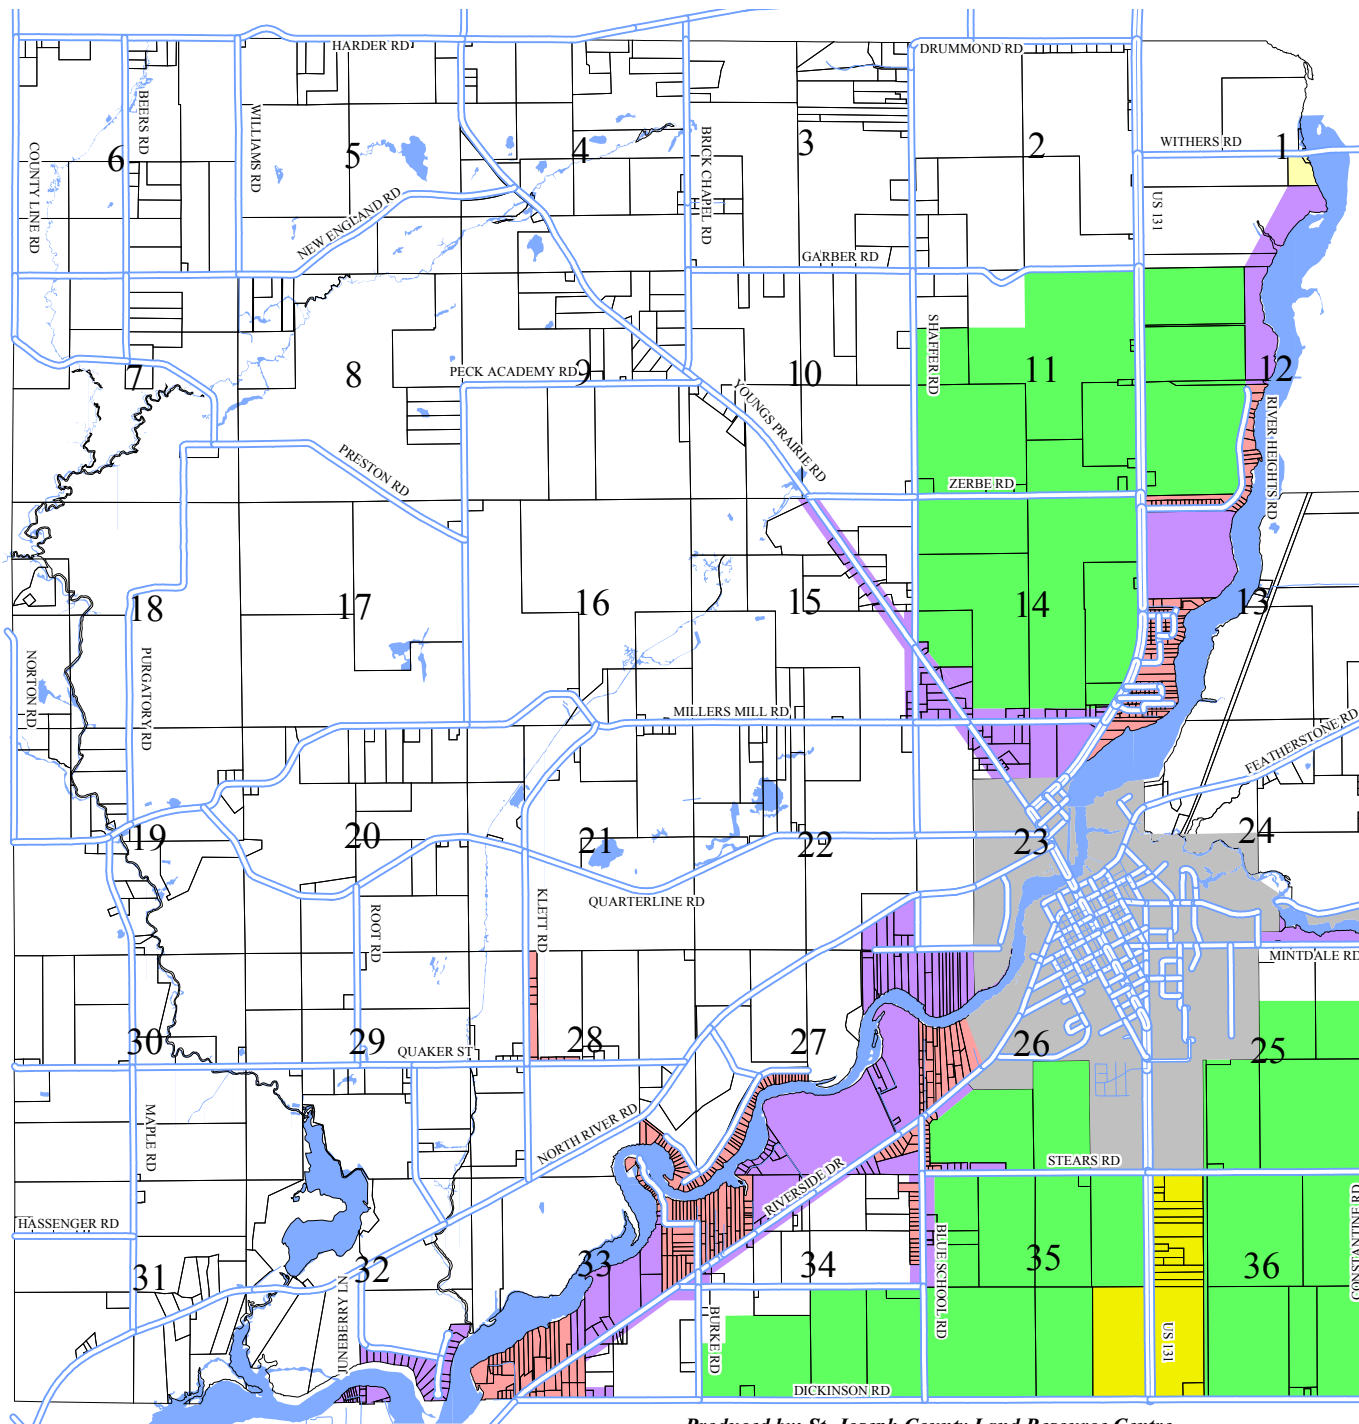

Constantine Township

Zoning Map

Revised April 14, 1999

Scale: 1 inch = .85 miles

Zoning information has been supplied by the local unit of government.

St. Joseph County assumes no responsibility for the accuracy of the map or the districts herein depicted.

Produced by: St. Joseph County Land Resource Centre
Geographic Information Systems Department
(269) 467-5576